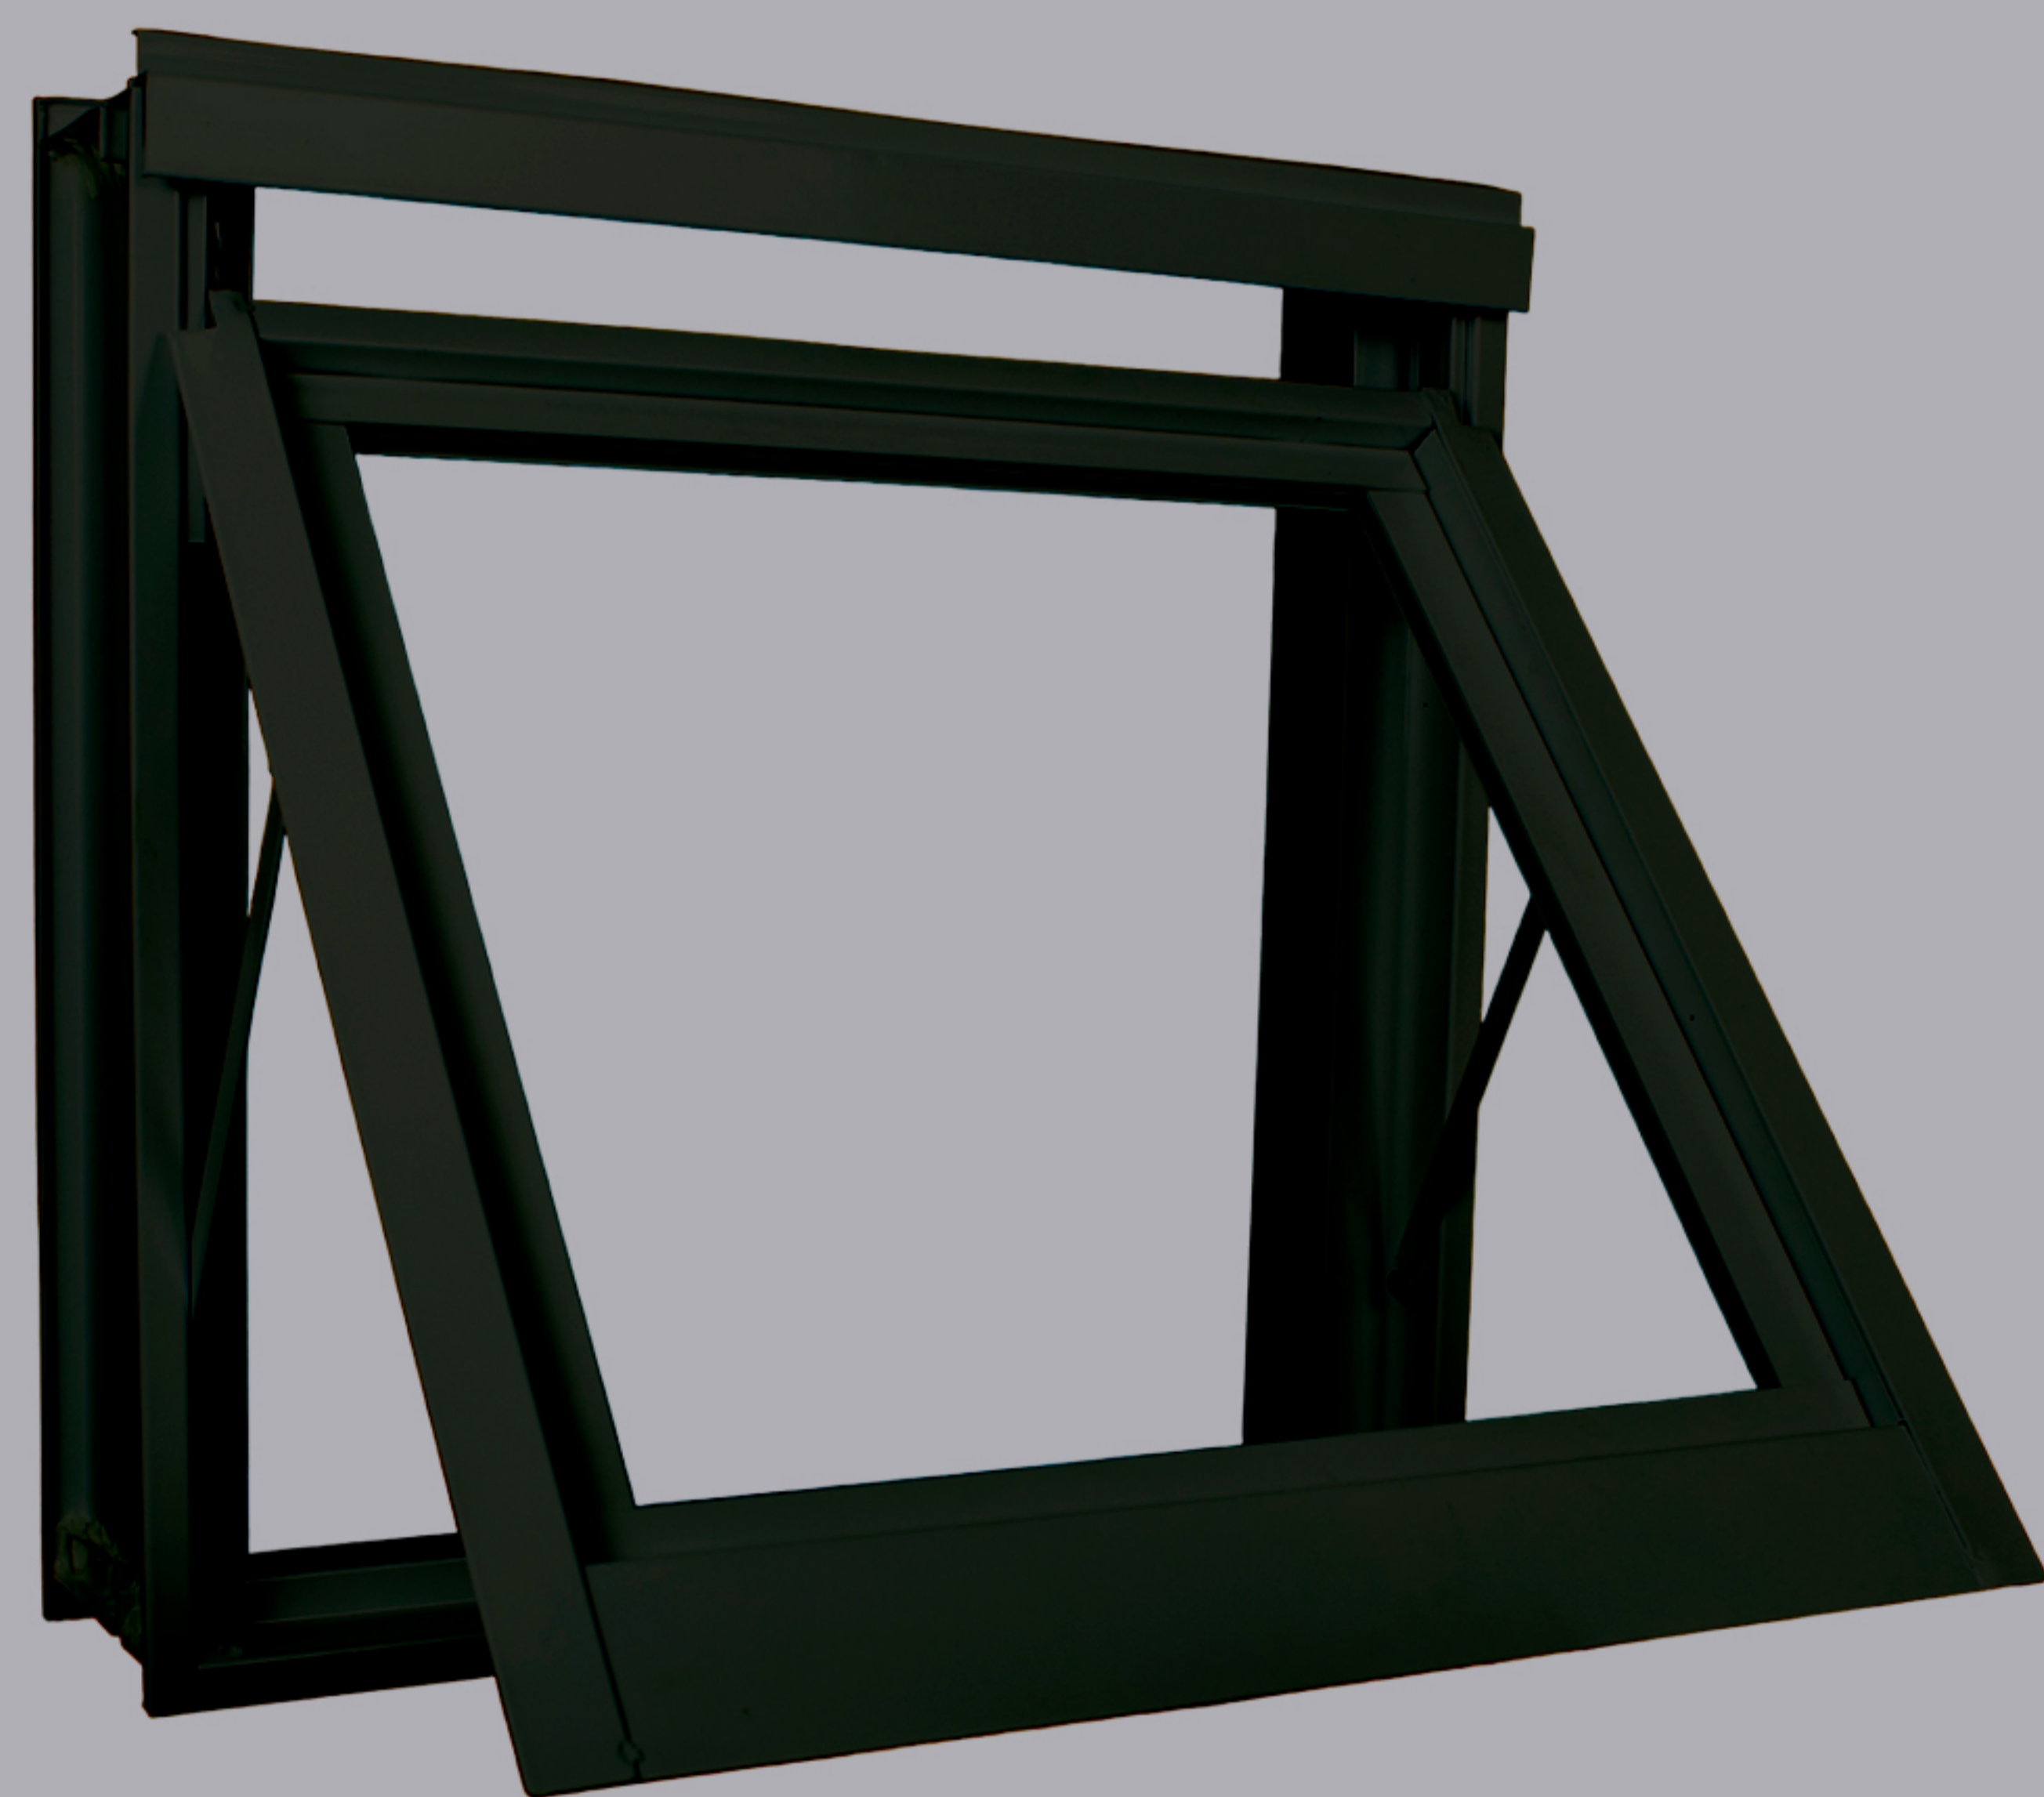

LINHA
STANDARD
ALUMÍNIO CRV

MAXIM AR
SEM GRADE

CÓDIGO	MEDIDA	VIDRO
998269	50x50x12	MB
998270	60x60x12	MB
998271	80x60x12	MB
998410	50x50x14	MB
998411	60x60x14	MB
998412	80x60x14	MB

MAXIM AR
COM GRADE

CÓDIGO	MEDIDA	VIDRO
998272	50x50x12	MB
998273	60x60x12	MB
998274	80x60x12	MB
998413	50x50x14	MB
998414	60x60x14	MB
998415	80x60x14	MB

PORTA ALÇAPÃO

CÓDIGO	MEDIDA	LADO
998275	60x60x12	D
998276	60x80x12	D
998416	60x60x14	D
998417	60x80x14	D