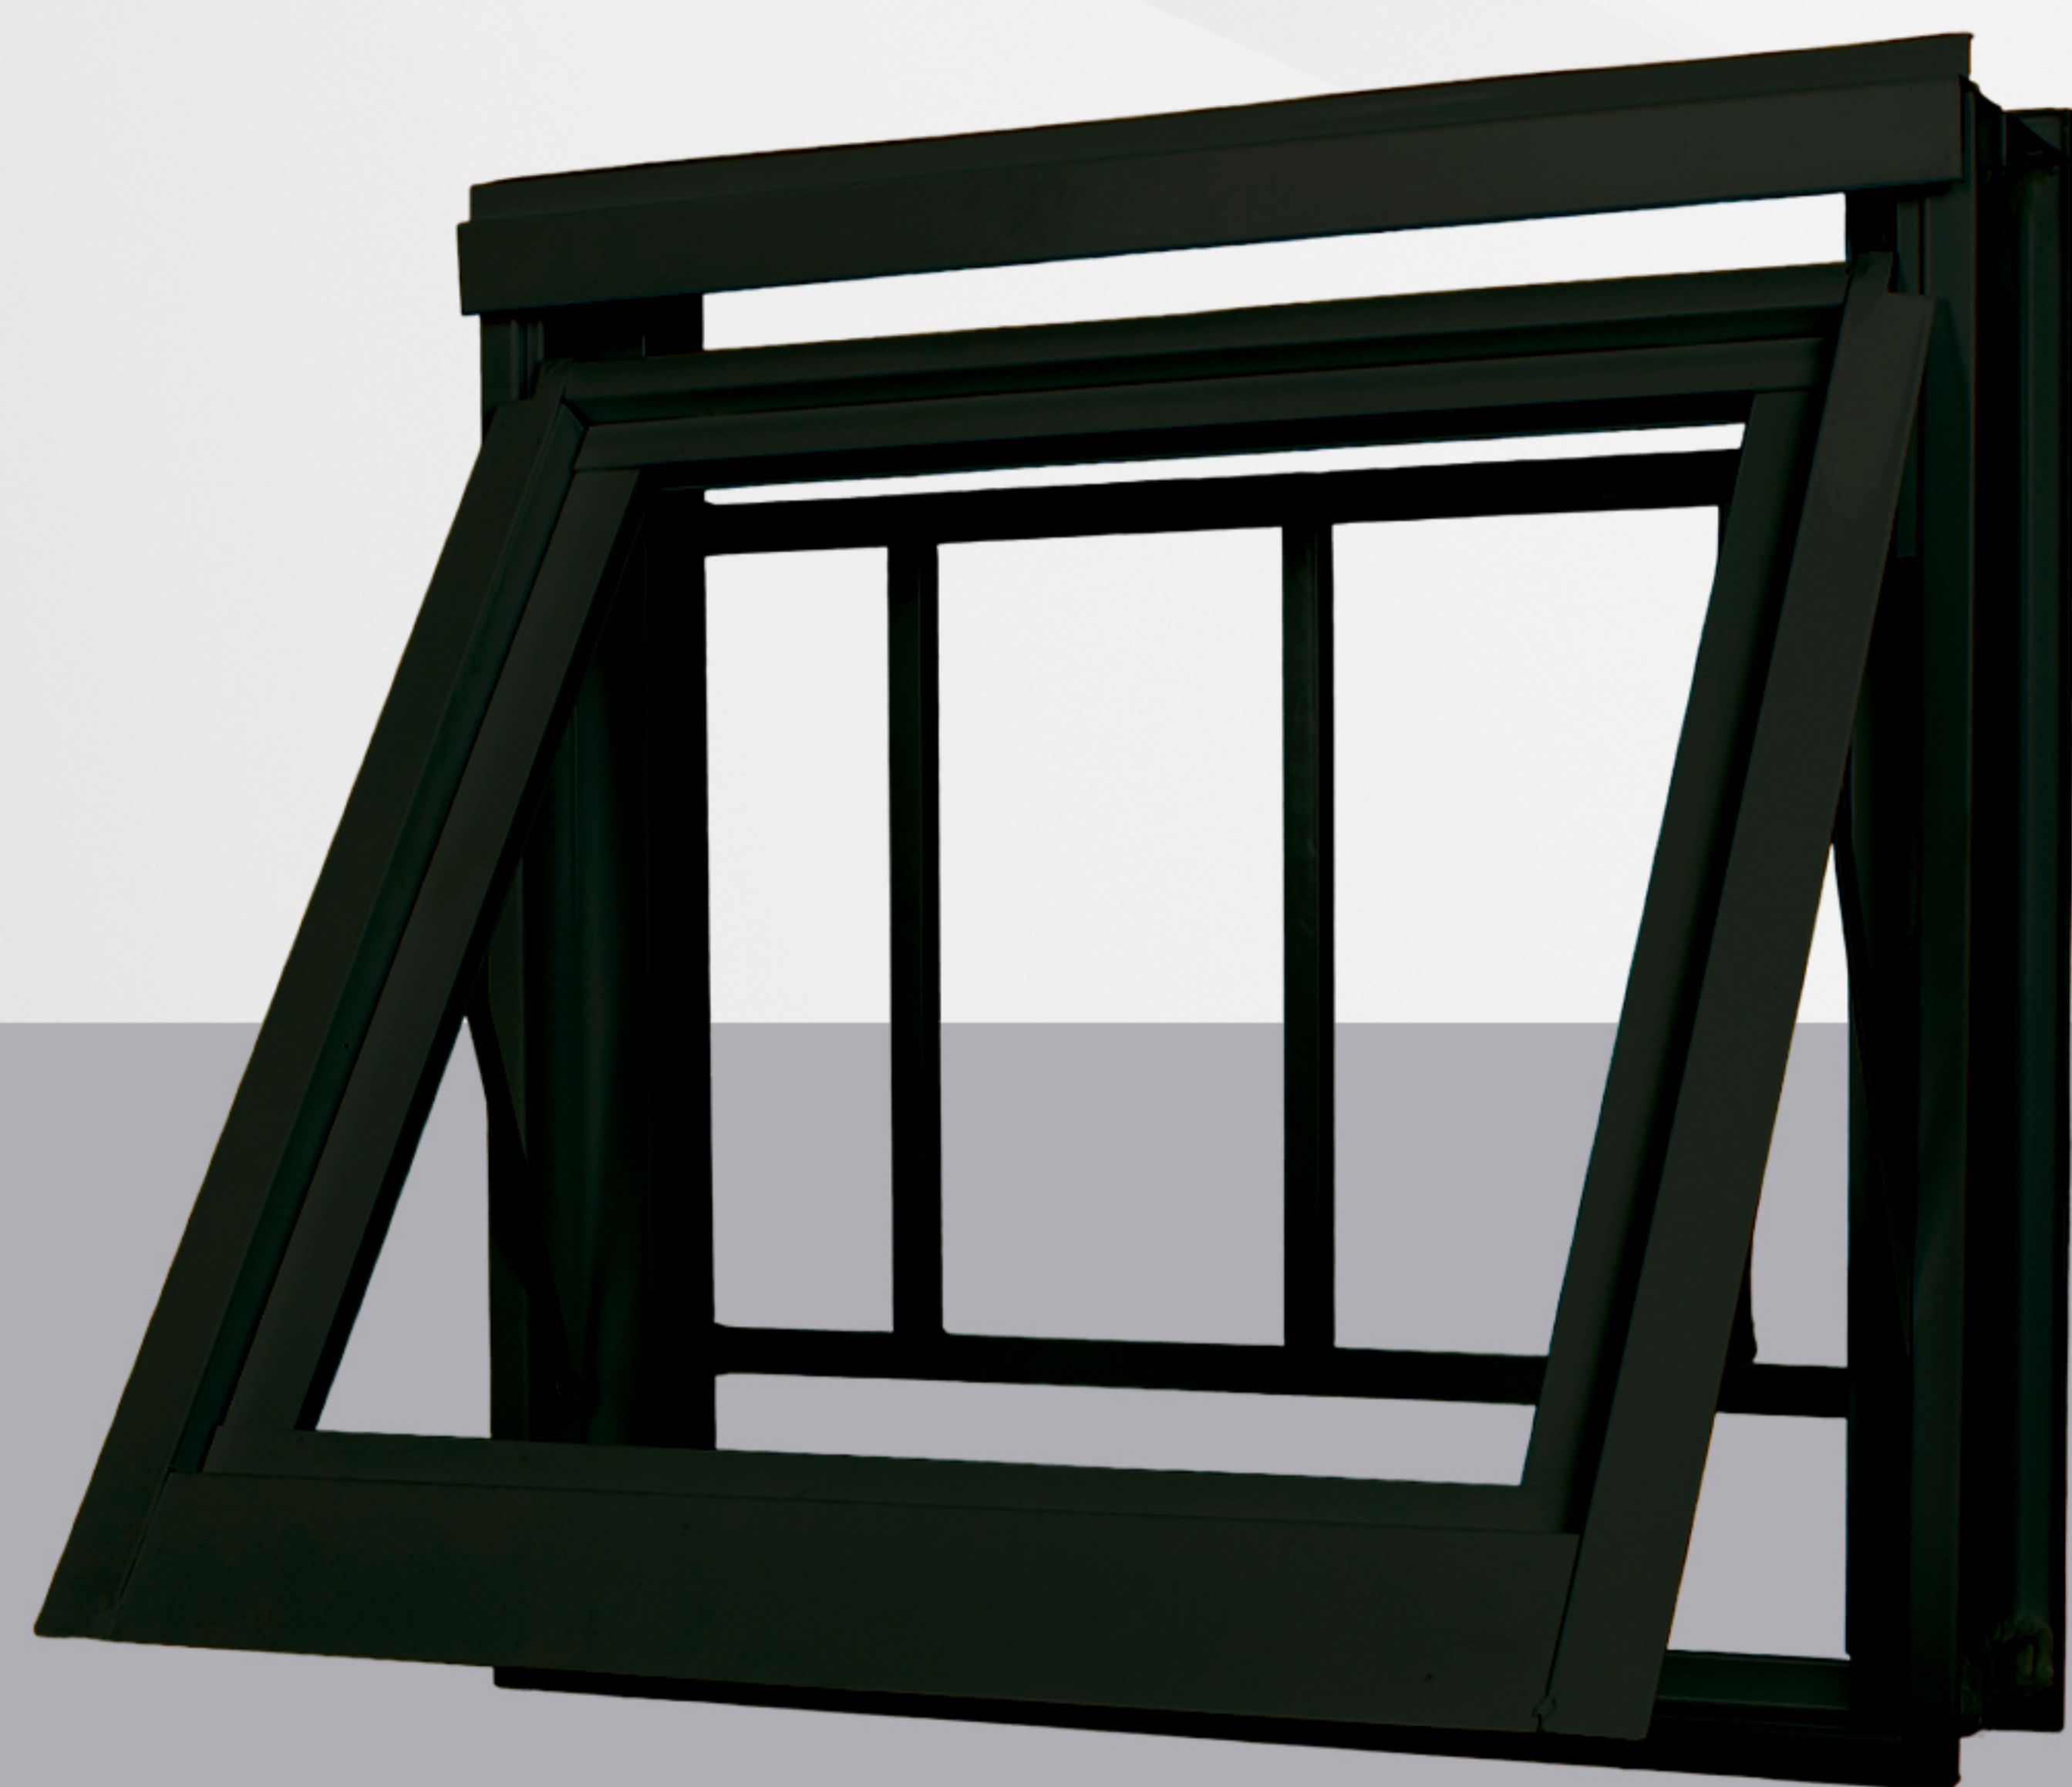

LINHA
STANDARD
ALUMÍNIO CRV

MAXIM AR
SEM GRADE

CÓDIGO	MEDIDA	VIDRO
998269	50x50x12	MB
998270	60x60x12	MB
998271	80x60x12	MB
998410	50x50x14	MB
998411	60x60x14	MB
998412	80x60x14	MB

MAXIM AR
COM GRADE

CÓDIGO	MEDIDA	VIDRO
998272	50x50x12	MB
998273	60x60x12	MB
998274	80x60x12	MB
998413	50x50x14	MB
998414	60x60x14	MB
998415	80x60x14	MB

PORTA ALÇAPÃO

CÓDIGO	MEDIDA	LADO
998275	60x60x12	D
998276	60x80x12	D
998416	60x60x14	D
998417	60x80x14	D